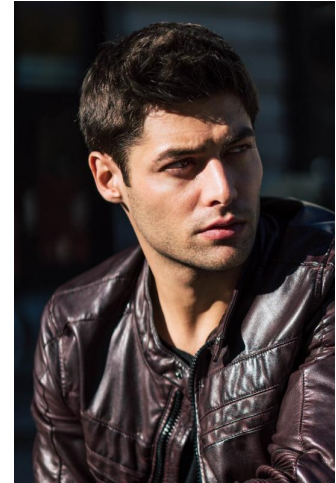

MUSE

ANDREW ROGERS

Height : 6'0" / 183 cm | Waist : 31" / 79 cm | Chest : 40" / 101 cm | Shoe : 43.5 EU / 9.5 UK | Hair Colour : Dark Brown | Eyes : Hazel

MUSE

ANDREW ROGERS

Height : 6'0" / 183 cm | Waist : 31" / 79 cm | Chest : 40" / 101 cm | Shoe : 43.5 EU / 9.5 UK | Hair Colour : Dark Brown | Eyes : Hazel