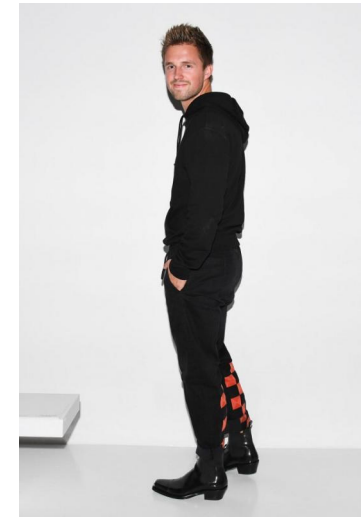

MUSE

MARCUS BUTLER

Height : 6'1" / 185 cm | Waist : 33" / 84 cm | Chest : 40" / 101 cm | Shoe : 43.5 EU / 9.5 UK | Hair Colour : Blonde | Eyes : Blue

MUSE

MARCUS BUTLER

Height : 6'1" / 185 cm | Waist : 33" / 84 cm | Chest : 40" / 101 cm | Shoe : 43.5 EU / 9.5 UK | Hair Colour : Blonde | Eyes : Blue

MUSE

MARCUS BUTLER

Height : 6'1" / 185 cm | Waist : 33" / 84 cm | Chest : 40" / 101 cm | Shoe : 43.5 EU / 9.5 UK | Hair Colour : Blonde | Eyes : Blue