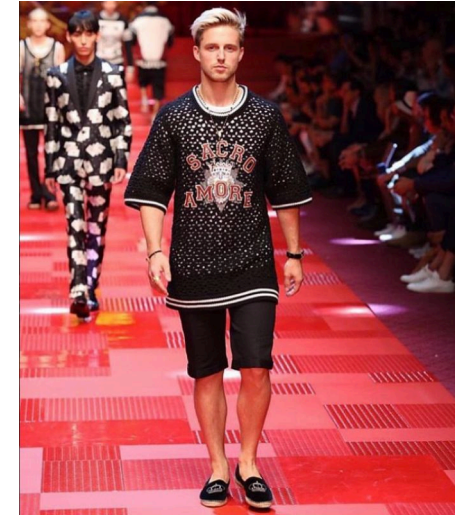

MUSE

MARCUS BUTLER

Height : 6'1" / 185 cm | Waist : 33" / 84 cm | Chest : 40" / 101 cm | Shoe : 43.5 EU / 9.5 UK | Hair Colour : Blonde | Eyes : Blue

MUSE

MARCUS BUTLER

Height : 6'1" / 185 cm | Waist : 33" / 84 cm | Chest : 40" / 101 cm | Shoe : 43.5 EU / 9.5 UK | Hair Colour : Blonde | Eyes : Blue

MUSE

MARCUS BUTLER

Height : 6'1" / 185 cm | Waist : 33" / 84 cm | Chest : 40" / 101 cm | Shoe : 43.5 EU / 9.5 UK | Hair Colour : Blonde | Eyes : Blue